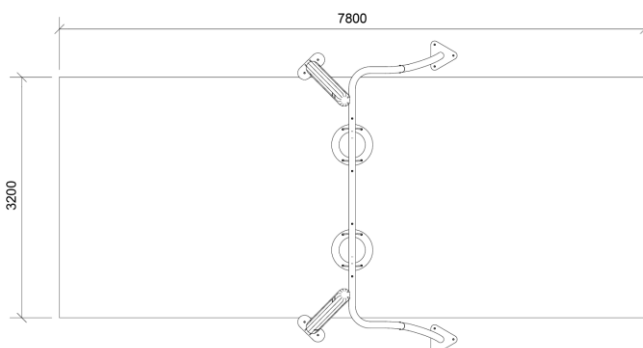

0305-004-004

SWINDY 1

Product description

SWINDY 1 merges the natural warmth of robinia wood with the strength of steel, crafting a dual-tire swing for any play space in the city.

This swing set invites children to play individually or have even more fun playing together, fostering cooperation and shared joy. The tire seats make it possible for two children to swing on the tire. The swing allows for standing, sitting, jumping off, and even lying on your stomach, exercising various muscle groups, training balance, coordination, and spatial awareness.

Dimensions (cm)

Minimum size (cm)

Fall height	1,4 m
Buffer area	25 m ²
Minimum space	7,8 x 3,9 x 2,65 m
Age	3+
Number of users	2
Primary materials	Robinia wood, Stainless steel, Rubber
Colors	Uncolored

Installation specifications

Assembly time	3 hours
Number of installers	2
Installation options	Surface mounting
Concrete needed	m ³
Largest part	45 x 70 x 342 cm
Heaviest part	65 kg