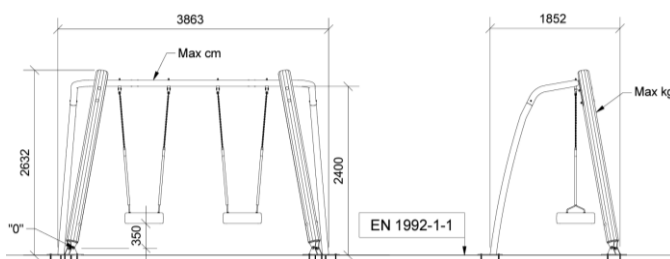

Dimensions (cm)

Minimum size (cm)

Fall height	1,4 m
Buffer area	25 m ²
Minimum space	7,8 x 3,9 x 2,65 m
Age	3+
Number of users	2
Primary materials	Robinia wood, Stainless steel, Rubber
Colors	Uncolored

Installation specifications

Assembly time	3 hours
Number of installers	2
Installation options	Surface mounting
Concrete needed	m ³
Largest part	45 x 70 x 342 cm
Heaviest part	65 kg