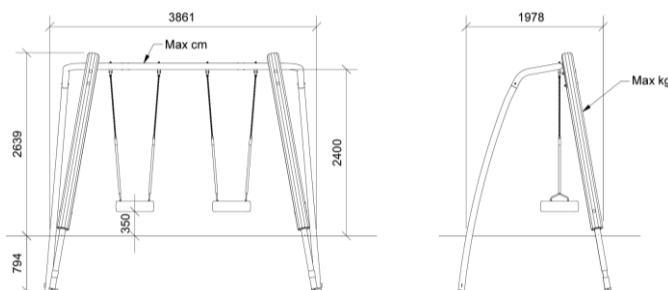

0305-004-002

SWINDY 1

Product description

SWINDY 1 merges the natural warmth of robinia wood with the strength of steel, crafting a dual-tire swing for any play space in the city.

This swing set invites children to play individually or have even more fun playing together, fostering cooperation and shared joy. The tire seats make it possible for two children to swing on the tire. The swing allows for standing, sitting, jumping off, and even lying on your stomach, exercising various muscle groups, training balance, coordination, and spatial awareness.

Dimensions (cm)

Minimum size (cm)

Fall height	1,5 m
Buffer area	25 m ²
Minimum space	7,8 x 3,9 x 2,65 m
Age	3+
Number of users	2
Primary materials	Robinia wood, Stainless steel, Rubber
Colors	Uncolored

Installation specifications

Assembly time	3 hours
Number of installers	2
Installation options	Cast-in anchors
Concrete needed	0,16 m ³
Largest part	45 x 70 x 342 cm
Heaviest part	65 kg