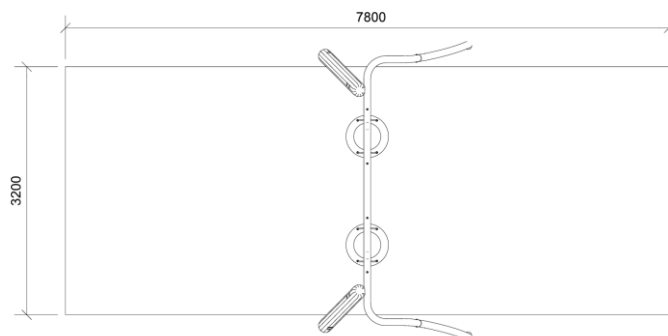

0305-004-002

SWINDY 1

Product description

SWINDY 1 merges the natural warmth of robinia wood with the strength of steel, crafting a dual-tire swing for any play space in the city.

This swing set invites children to play individually or have even more fun playing together, fostering cooperation and shared joy. The tire seats make it possible for two children to swing on the tire. The swing allows for standing, sitting, jumping off, and even lying on your stomach, exercising various muscle groups, training balance, coordination, and spatial awareness.

Dimensions (cm)

Minimum size (cm)

Fall height	1,5 m
Buffer area	25 m ²
Minimum space	7,8 x 3,9 x 2,65 m
Age	3+
Number of users	2
Primary materials	Robinia wood, Stainless steel, Rubber
Colors	Uncolored

Installation specifications

Assembly time	3 hours
Number of installers	2
Installation options	Cast-in anchors
Concrete needed	0,16 m ³
Largest part	45 x 70 x 342 cm
Heaviest part	65 kg