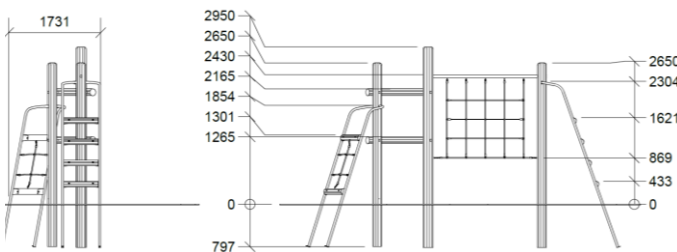

0302-004-001

CLIMBY 4

Product description

CLIMBY 4 brings elegant and simple design to urban spaces, providing straightforward and dynamic climbing fun. With multiple ways to climb on and off, children can move across the structure, exploring up, down, and all around.

Dimensions (cm)

Minimum size (cm)

Certificates

Key play functions

- Climb
- Pull
- Jump
- Socialize

Go to product

Fall height	2,43 m
Buffer area	32,5 m ²
Minimum space	8,2 x 5,1 x 3 m
Age	5+
Number of users	5
Primary materials	Robinia wood, Stainless steel, Taifun rope
Colors	Uncolored

Installation specifications

Assembly time	6,5 hours
Number of installers	2
Installation options	Robinia in ground
Concrete needed	0,25 m ³
Largest part	Ø18 x 375 cm
Heaviest part	100 kg