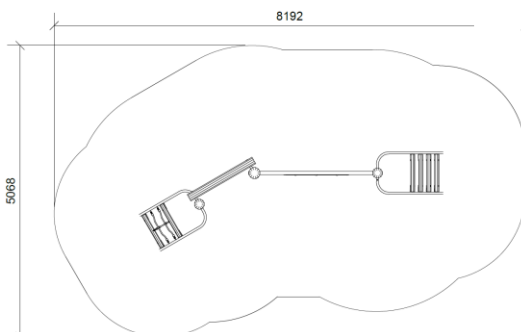

0302-004-001

CLIMBY 4

Product description

CLIMBY 4 brings elegant and simple design to urban spaces, providing straightforward and dynamic climbing fun. With multiple ways to climb on and off, children can move across the structure, exploring up, down, and all around.

Dimensions (cm)

Minimum size (cm)

Certificates

Key play functions

- Climb
- Pull
- Jump
- Socialize

Go to product

Fall height	2,43 m
Buffer area	32,5 m ²
Minimum space	8,2 x 5,1 x 3 m
Age	5+
Number of users	5
Primary materials	Robinia wood, Stainless steel, Taifun rope
Colors	Uncolored

Installation specifications

Assembly time	6,5 hours
Number of installers	2
Installation options	Robinia in ground
Concrete needed	0,25 m ³
Largest part	Ø18 x 375 cm
Heaviest part	100 kg