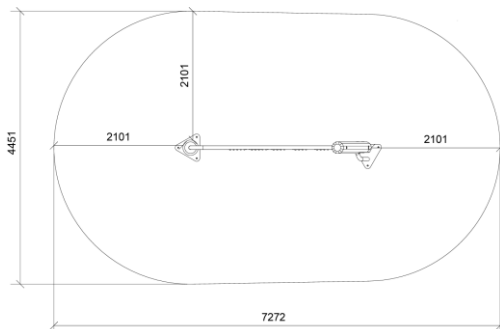

Go to product

Dimensions (cm)

Minimum size (cm)

Fall height	2,4 m
Buffer area	28 m ²
Minimum space	7,3 x 4,5 x 2,9 m
Age	5+
Number of users	4
Primary materials	Robinia wood, Stainless steel, Taifun robe, Rubber
Colors	Uncolored