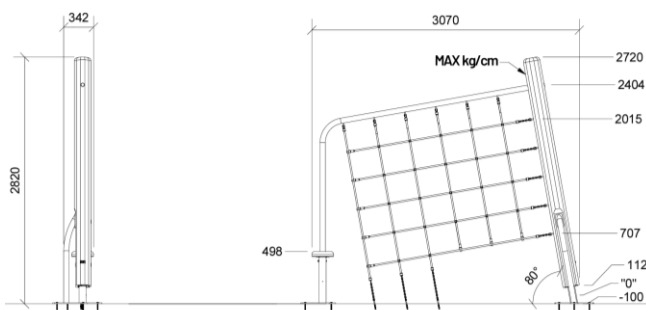

Go to product

Dimensions (cm)

Minimum size (cm)

Fall height	2,4 m
Buffer area	28 m ²
Minimum space	7,3 x 4,5 x 2,9 m
Age	5+
Number of users	4
Primary materials	Robinia wood, Stainless steel, Taifun robe, Rubber
Colors	Uncolored

Installation specifications

Assembly time	4,5 hours
Number of installers	2
Installation options	Surface mounting
Concrete needed	m ³
Largest part	85 x 300 cm
Heaviest part	100 kg