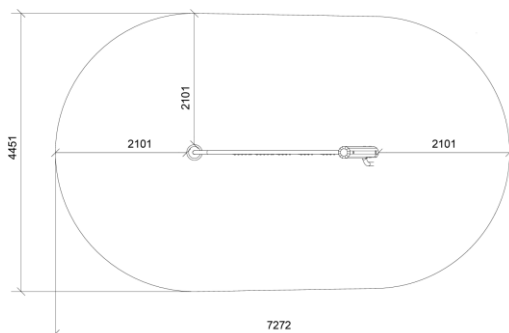

Go to product

Dimensions (cm)

Minimum size (cm)

Fall height	2,4 m
Buffer area	28 m ²
Minimum space	7,3 x 4,5 x 2,8 m
Age	5+
Number of users	4
Primary materials	Robinia wood, Stainless steel, Taifun rope, Rubber
Colors	Uncolored

Installation specifications

Assembly time	4,5 hours
Number of installers	2
Installation options	Cast-in anchors
Concrete needed	0,08 m ³
Largest part	33 x 360 cm
Heaviest part	100 kg