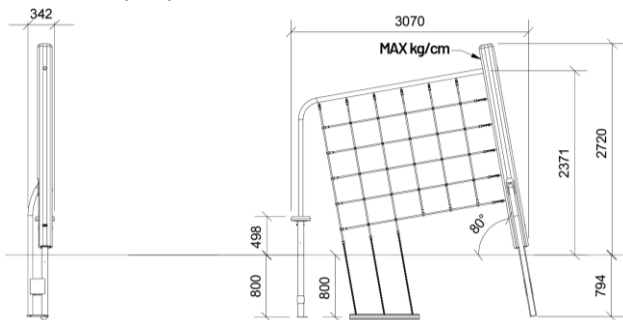

Go to product

Dimensions (cm)

Minimum size (cm)

Fall height	2,4 m
Buffer area	28 m ²
Minimum space	7,3 x 4,5 x 2,8 m
Age	5+
Number of users	4
Primary materials	Robinia wood, Stainless steel, Taifun rope, Rubber
Colors	Uncolored

Installation specifications

Assembly time	4,5 hours
Number of installers	2
Installation options	Cast-in anchors
Concrete needed	0,08 m ³
Largest part	33 x 360 cm
Heaviest part	100 kg