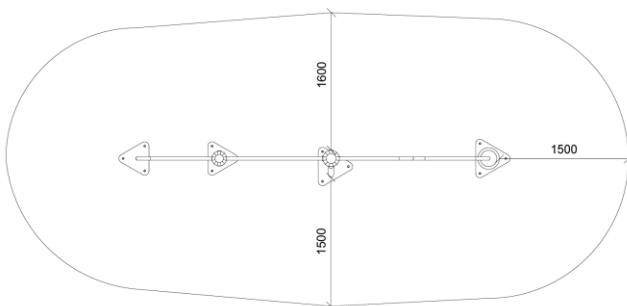

Product description

SAULTY - TRIO is a modern twist on traditional Somersault Bars, catering to the dynamics of urban play. This triple-bar setup invites children to climb, swing, and master their acrobatics.

The Step Pad and Step Bar provide different ways to ascend and descend. The bend of one of the steel bars offers a challenge when crossing. The trio of bars encourages children to hang, swing, and support one another. It is a social space that promotes physical development strengthening coordination, balance, and spatial orientation.

The arrangement of bars allows for social play fostering cooperation. With its simple and elegant design, SAULTY - TRIO is an attractive, multifunctional piece for any modern playground in the city.

Dimensions (cm)

Minimum size (cm)

Certificates

Key play functions

- Pull
- Rotate
- Balance
- Socialize

Go to product

Fall height	1,6 m
Buffer area	21 m ²
Minimum space	7,3 x 3,3 x 2 m
Age	5+
Number of users	4
Primary materials	Robinia wood, Stainless steel, Rubber
Colors	Uncolored