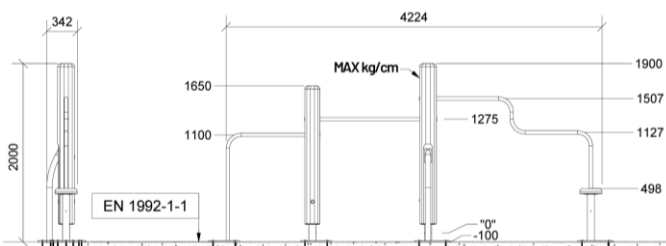

Product description

SAULTY - TRIO is a modern twist on traditional Somersault Bars, catering to the dynamics of urban play. This triple-bar setup invites children to climb, swing, and master their acrobatics.

The Step Pad and Step Bar provide different ways to ascend and descend. The bend of one of the steel bars offers a challenge when crossing. The trio of bars encourages children to hang, swing, and support one another. It is a social space that promotes physical development strengthening coordination, balance, and spatial orientation.

Minimum size (cm)

Certificates

Key play functions

- Pull
- Rotate
- Balance
- Socialize

Go to product

Fall height	1,6 m
Buffer area	21 m ²
Minimum space	7,3 x 3,3 x 2 m
Age	5+
Number of users	4
Primary materials	Robinia wood, Stainless steel, Rubber
Colors	Uncolored

Installation specifications

Assembly time	4,5 hours
Number of installers	2
Installation options	Surface mounting
Concrete needed	m ³
Largest part	85 x 200 cm
Heaviest part	75 kg