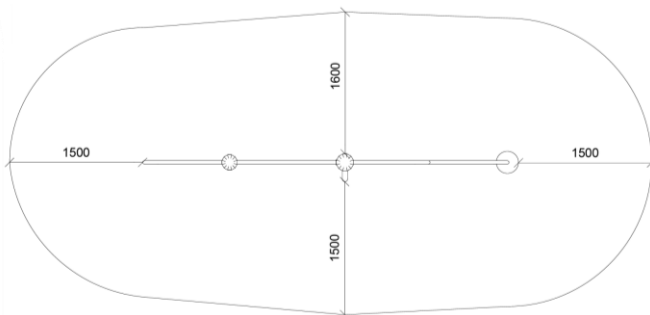

Product description

SAULTY - TRIO is a modern twist on traditional Somersault Bars, catering to the dynamics of urban play. This triple-bar setup invites children to climb, swing, and master their acrobatics.

The Step Pad and Step Bar provide different ways to ascend and descend. The bend of one of the steel bars offers a challenge when crossing. The trio of bars encourages children to hang, swing, and support one another. It is a social space that promotes physical development strengthening coordination, balance, and spatial orientation.

The arrangement of bars allows for social play fostering cooperation. With its simple and elegant design, SAULTY - TRIO is an attractive, multifunctional piece for any modern playground in the city.

Dimensions (cm)

Minimum size (cm)

Certificates

Key play functions

Pull
Rotate
Balance
Socialize

Go to product

Fall height	1,6 m
Buffer area	21 m ²
Minimum space	7,3 x 3,3 x 1,9 m
Age	5+
Number of users	4
Primary materials	Robinia wood, Stainless steel, Rubber
Colors	Uncolored