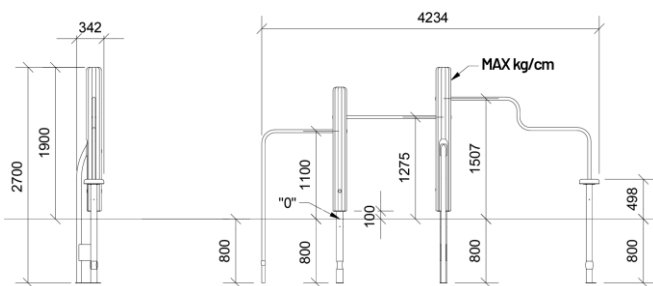

The Step Pad and Step Bar provide different ways to ascend and descend. The bend of one of the steel bars offers a challenge when crossing. The trio of bars encourages children to hang, swing, and support one another. It is a social space that promotes physical development strengthening coordination, balance, and spatial orientation.

Minimum size (cm)

Certificates

Key play functions

Pull
Rotate
Balance
Socialize

Go to product

Fall height	1,6 m
Buffer area	21 m ²
Minimum space	7,3 x 3,3 x 1,9 m
Age	5+
Number of users	4
Primary materials	Robinia wood, Stainless steel, Rubber
Colors	Uncolored

Installation specifications

Assembly time	4,5 hours
Number of installers	2
Installation options	Cast-in anchors
Concrete needed	0,15 m ³
Largest part	35 x 275 cm
Heaviest part	75 kg