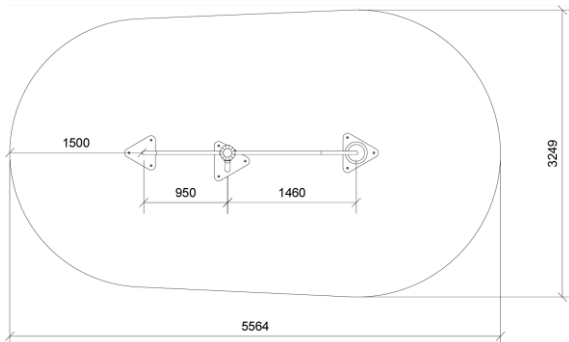

Go to product

Dimensions (cm)

Minimum size (cm)

Fall height	1,4 m
Buffer area	16 m ²
Minimum space	5,6 x 3,3 x 1,7 m
Age	5+
Number of users	2
Primary materials	Robinia wood, Stainless steel, Rubber
Colors	Uncolored

Installation specifications

Assembly time	4,5 hours
Number of installers	2
Installation options	Surface mounting
Concrete needed	m ³
Largest part	86 x 170 cm
Heaviest part	60 kg