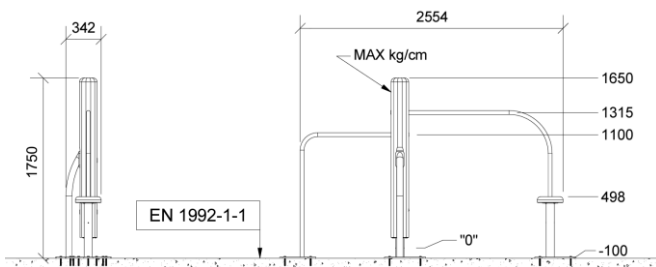

Go to product

Dimensions (cm)

Minimum size (cm)

Fall height	1,4 m
Buffer area	16 m ²
Minimum space	5,6 x 3,3 x 1,7 m
Age	5+
Number of users	2
Primary materials	Robinia wood, Stainless steel, Rubber
Colors	Uncolored

Installation specifications

Assembly time	4,5 hours
Number of installers	2
Installation options	Surface mounting
Concrete needed	m ³
Largest part	86 x 170 cm
Heaviest part	60 kg