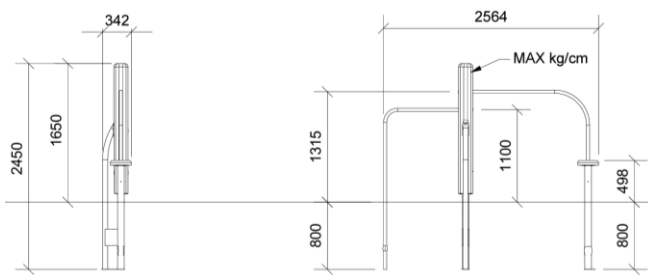

Go to product

Dimensions (cm)

Minimum size (cm)

Fall height	1,4 m
Buffer area	16 m ²
Minimum space	5,6 x 3,3 x 1,6 m
Age	5+
Number of users	2
Primary materials	Robinia wood, Stainless steel, Rubber
Colors	Uncolored

Installation specifications

Assembly time	4,5 hours
Number of installers	2
Installation options	Cast-in anchors
Concrete needed	0,12 m ³
Largest part	33 x 245 cm
Heaviest part	60 kg