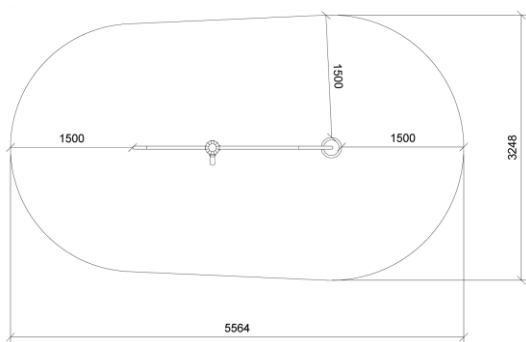

0301-009-002

SAULTY

Product description

SAULTY is a modern take on the classic Somersault Bars, designed for both climbing and somersaulting fun, ideal for urban environments.

Climb up via the Step Pad to the high bar or use the Step Bar to access both bars. The bars facilitate several activities, such as hanging, swinging, and sitting, which develop strength, balance, and spatial awareness. The dual-bar setup encourages social play as kids can interact, assist, and share experiences with peers.

Go to product

Dimensions (cm)

Minimum size (cm)

Fall height	1,4 m
Buffer area	16 m ²
Minimum space	5,6 x 3,3 x 1,6 m
Age	5+
Number of users	2
Primary materials	Robinia wood, Stainless steel, Rubber
Colors	Uncolored

Installation specifications

Assembly time	4,5 hours
Number of installers	2
Installation options	Cast-in anchors
Concrete needed	0,12 m ³
Largest part	33 x 245 cm
Heaviest part	60 kg