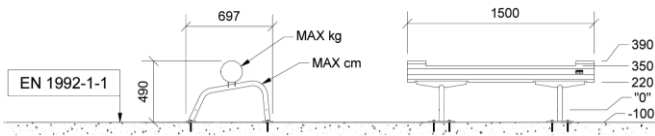

Dimensions (cm)

Minimum size (cm)

Fall height	0,6 m
Buffer area	14 m ²
Minimum space	4,5 x 3,2 x 0,5 m
Age	3+
Number of users	1
Primary materials	Robinia wood, Stainless steel
Colors	Uncolored

Installation specifications