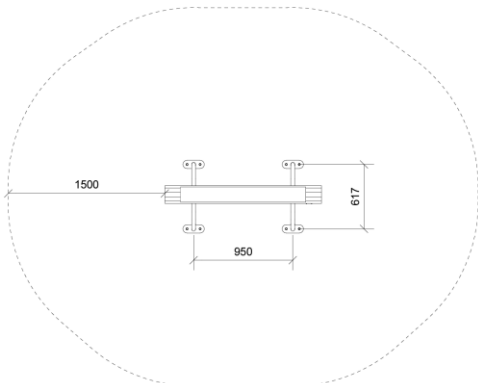

Dimensions (cm)

Minimum size (cm)

Fall height	0,6 m
Buffer area	14 m ²
Minimum space	4,5 x 3,2 x 0,5 m
Age	3+
Number of users	1
Primary materials	Robinia wood, Stainless steel
Colors	Uncolored

Installation specifications

Assembly time	3,5 hours
Number of installers	2
Installation options	Surface mounting
Concrete needed	m ³
Largest part	Ø18 x 150 cm
Heaviest part	35 kg