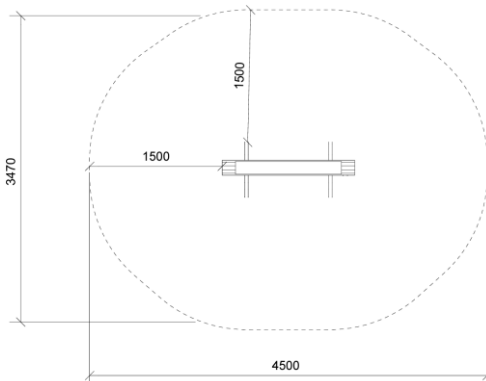

Go to product

Dimensions (cm)

Minimum size (cm)

Fall height	0,6 m
Buffer area	14 m ²
Minimum space	4,5 x 3,2 x 0,5 m
Age	3+
Number of users	1
Primary materials	Robinia wood, Stainless steel
Colors	Uncolored

Installation specifications

Assembly time	3,5 hours
Number of installers	2
Installation options	Cast-in anchors
Concrete needed	0,14 m ³
Largest part	Ø3,8 x 120 x 115 cm
Heaviest part	35 kg