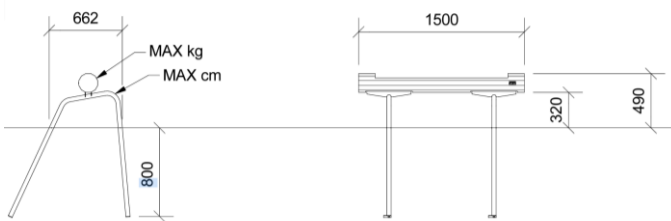

Go to product

Dimensions (cm)

Minimum size (cm)

Fall height	0,6 m
Buffer area	14 m ²
Minimum space	4,5 x 3,2 x 0,5 m
Age	3+
Number of users	1
Primary materials	Robinia wood, Stainless steel
Colors	Uncolored

Installation specifications

Assembly time	3,5 hours
Number of installers	2
Installation options	Cast-in anchors
Concrete needed	0,14 m ³
Largest part	Ø3,8 x 120 x 115 cm
Heaviest part	35 kg