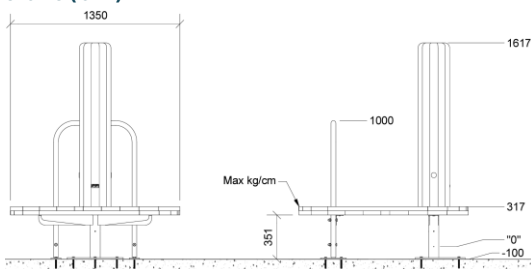

### Dimensions (cm)

### Minimum size (cm)

Fall height	0,6 m
Buffer area	16 m <sup>2</sup>
Minimum space	4,4 x 4,4 x 1,7 m
Age	3+
Number of users	2
Primary materials	Robinia wood, Stainless steel, Heartwood pine
Colors	Uncolored

### Installation specifications

Assembly time	3,5 hours
Number of installers	2
Installation options	Surface mounting
Concrete needed	m <sup>3</sup>
Largest part	Ø140 x 5 cm
Heaviest part	60 kg