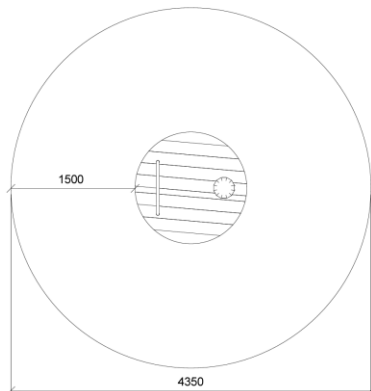

### Dimensions (cm)

### Minimum size (cm)

Fall height	0,6 m
Buffer area	16 m <sup>2</sup>
Minimum space	4,4 x 4,4 x 1,7 m
Age	3+
Number of users	2
Primary materials	Robinia wood, Stainless steel, Heartwood pine
Colors	Uncolored