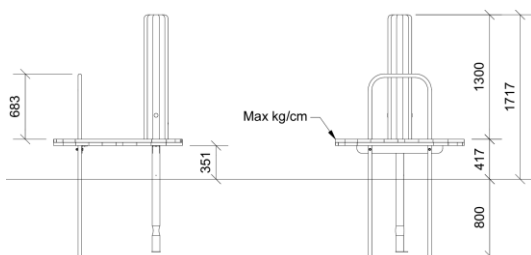

### Dimensions (cm)

### Minimum size (cm)

Fall height	0,6 m
Buffer area	16 m <sup>2</sup>
Minimum space	4,4 x 4,4 x 1,7 m
Age	3+
Number of users	2
Primary materials	Robinia wood, Stainless steel, Heartwood pine
Colors	Uncolored

### Installation specifications

Assembly time	3,5 hours
Number of installers	2
Installation options	Cast-in anchors
Concrete needed	0,11 m <sup>3</sup>
Largest part	Ø140 x 5 cm
Heaviest part	60 kg