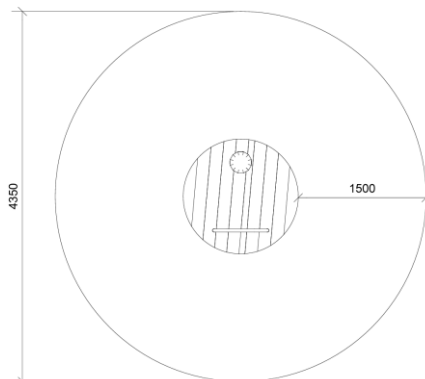

### Dimensions (cm)

### Minimum size (cm)

Fall height	0,6 m
Buffer area	16 m <sup>2</sup>
Minimum space	4,4 x 4,4 x 1,7 m
Age	3+
Number of users	2
Primary materials	Robinia wood, Stainless steel, Heartwood pine
Colors	Uncolored