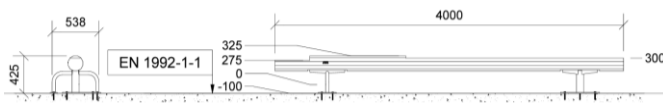

Go to product

Dimensions (cm)

Minimum size (cm)

Fall height	0,43 m
Buffer area	21 m ²
Minimum space	7,2 x 3,2 x 0,5 m
Age	3+
Number of users	2
Primary materials	Robinia wood, Stainless steel
Colors	Uncolored

Installation specifications

Assembly time	3,5 hours
Number of installers	2
Installation options	Surface mounting
Concrete needed	m ³
Largest part	Ø18 x 400 cm
Heaviest part	80 kg