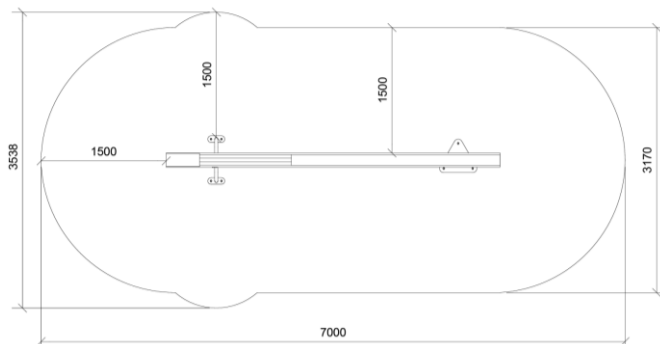

Go to product

Dimensions (cm)

Minimum size (cm)

Fall height	0,43 m
Buffer area	21 m ²
Minimum space	7,2 x 3,2 x 0,5 m
Age	3+
Number of users	2
Primary materials	Robinia wood, Stainless steel
Colors	Uncolored

Installation specifications

Assembly time	3,5 hours
Number of installers	2
Installation options	Surface mounting
Concrete needed	m ³
Largest part	Ø18 x 400 cm
Heaviest part	80 kg