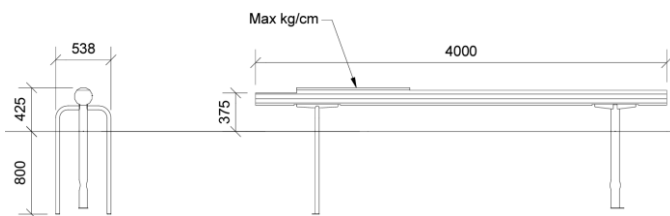

Go to product

Dimensions (cm)

Minimum size (cm)

Fall height	0,6 m
Buffer area	21 m ²
Minimum space	7,2 x 3,6 x 0,5 m
Age	3+
Number of users	2
Primary materials	Robinia wood, Stainless steel
Colors	Uncolored

Installation specifications

Assembly time	3,5 hours
Number of installers	2
Installation options	Cast-in anchors
Concrete needed	0,11 m ³
Largest part	Ø18 x 400 cm
Heaviest part	80 kg