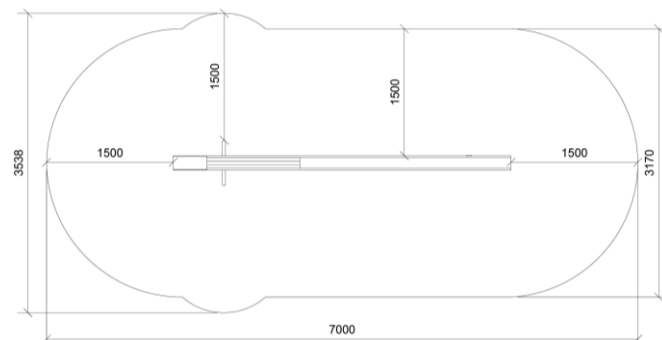

Go to product

Dimensions (cm)

Minimum size (cm)

Fall height	0,6 m
Buffer area	21 m ²
Minimum space	7,2 x 3,6 x 0,5 m
Age	3+
Number of users	2
Primary materials	Robinia wood, Stainless steel
Colors	Uncolored

Installation specifications

Assembly time	3,5 hours
Number of installers	2
Installation options	Cast-in anchors
Concrete needed	0,11 m ³
Largest part	Ø18 x 400 cm
Heaviest part	80 kg