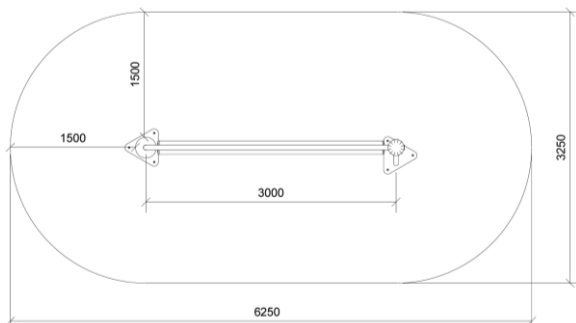

Dimensions (cm)

Minimum size (cm)

Fall height	0,66 m
Buffer area	20 m ²
Minimum space	6,3 x 3,3 x 2,5 m
Age	5+
Number of users	3
Primary materials	Robinia wood, Stainless steel, Rubber
Colors	Uncolored

Installation specifications

Assembly time	4,5 hours
Number of installers	2
Installation options	Surface mounting
Concrete needed	m ³
Largest part	55 x 250 cm
Heaviest part	80 kg