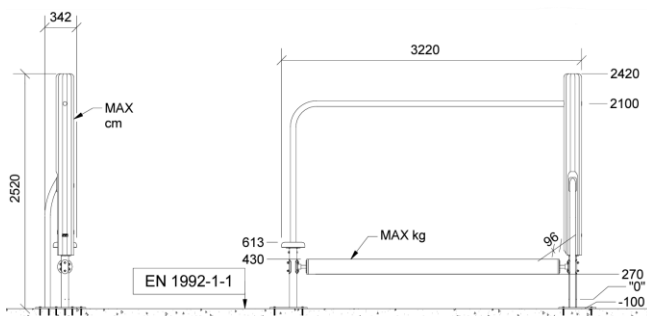

Dimensions (cm)

Minimum size (cm)

Fall height	0,66 m
Buffer area	20 m ²
Minimum space	6,3 x 3,3 x 2,5 m
Age	5+
Number of users	3
Primary materials	Robinia wood, Stainless steel, Rubber
Colors	Uncolored

Installation specifications

Assembly time	4,5 hours
Number of installers	2
Installation options	Surface mounting
Concrete needed	m ³
Largest part	55 x 250 cm
Heaviest part	80 kg