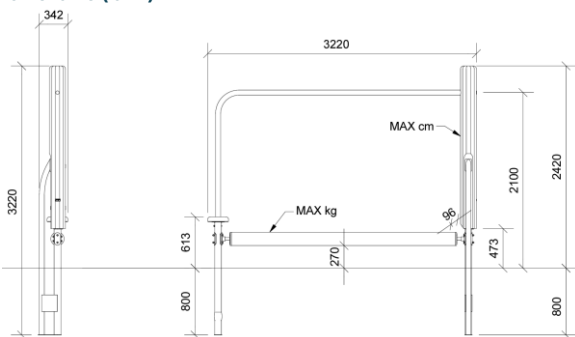

## Dimensions (cm)

## Minimum size (cm)

Fall height	0,62 m
Buffer area	20 m <sup>2</sup>
Minimum space	6,3 x 3,3 x 2,5 m
Age	5+
Number of users	3
Primary materials	Robinia wood, Stainless steel, Rubber
Colors	Uncolored