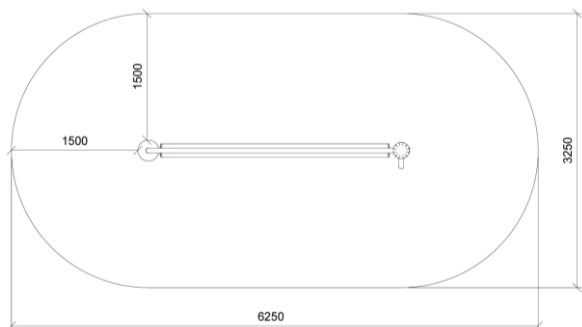

## Dimensions (cm)

## Minimum size (cm)

Fall height	0,62 m
Buffer area	20 m <sup>2</sup>
Minimum space	6,3 x 3,3 x 2,5 m
Age	5+
Number of users	3
Primary materials	Robinia wood, Stainless steel, Rubber
Colors	Uncolored