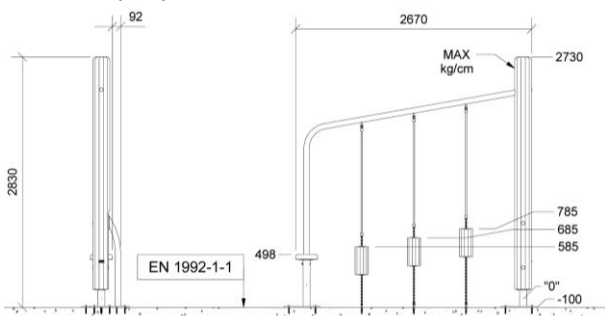

Certificates

Key play functions

Climb
Balance
Hop
Socialize

Go to product

Dimensions (cm)

Minimum size (cm)

Fall height	0,8 m
Buffer area	16,5 m ²
Minimum space	5,7 x 3,3 x 2,9 m
Age	5+
Number of users	3
Primary materials	Robinia wood, Stainless steel, Taifun robe, Rubber
Colors	Uncolored

Installation specifications

Assembly time	4,5 hours
Number of installers	2
Installation options	Surface mounting
Concrete needed	m ³
Largest part	85 x 285 cm
Heaviest part	90 kg