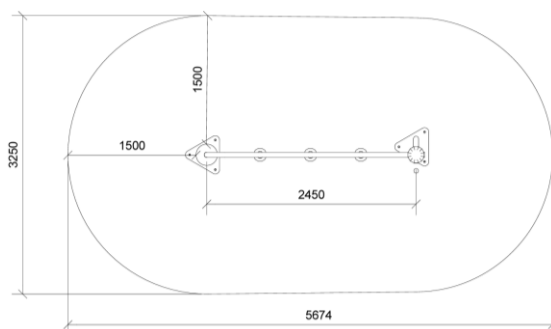

Certificates

Key play functions

Climb
Balance
Hop
Socialize

Go to product

Dimensions (cm)

Minimum size (cm)

Fall height	0,8 m
Buffer area	16,5 m ²
Minimum space	5,7 x 3,3 x 2,9 m
Age	5+
Number of users	3
Primary materials	Robinia wood, Stainless steel, Taifun robe, Rubber
Colors	Uncolored

Installation specifications

Assembly time	4,5 hours
Number of installers	2
Installation options	Surface mounting
Concrete needed	m ³
Largest part	85 x 285 cm
Heaviest part	90 kg