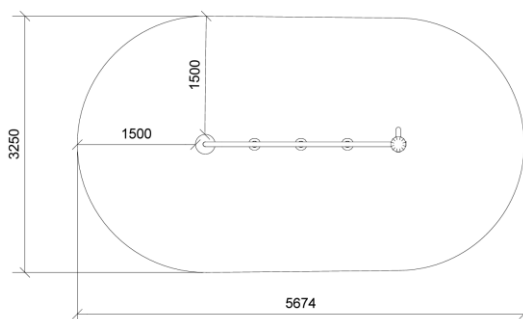

Certificates

Key play functions

Climb
Balance
Hop
Socialize

Go to product

Dimensions (cm)

Minimum size (cm)

Fall height	0,8 m
Buffer area	16,5 m ²
Minimum space	5,7 x 3,3 x 2,8 m
Age	5+
Number of users	3
Primary materials	Robinia wood, Stainless steel, Taifun rope, Rubber
Colors	Uncolored

Installation specifications

Assembly time	4,5 hours
Number of installers	2
Installation options	Cast-in anchors
Concrete needed	0,08 m ³
Largest part	33 x 357 cm
Heaviest part	90 kg