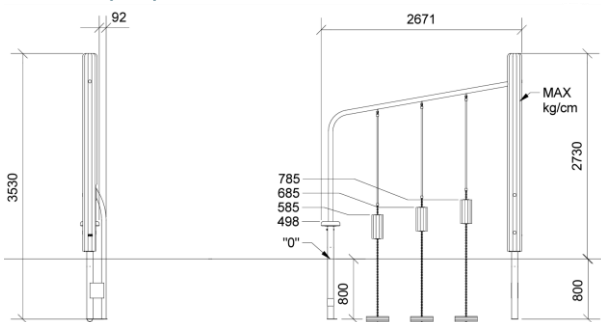

Certificates

Key play functions

Climb
Balance
Hop
Socialize

Go to product

Dimensions (cm)

Minimum size (cm)

Fall height	0,8 m
Buffer area	16,5 m ²
Minimum space	5,7 x 3,3 x 2,8 m
Age	5+
Number of users	3
Primary materials	Robinia wood, Stainless steel, Taifun rope, Rubber
Colors	Uncolored

Installation specifications

Assembly time	4,5 hours
Number of installers	2
Installation options	Cast-in anchors
Concrete needed	0,08 m ³
Largest part	33 x 357 cm
Heaviest part	90 kg