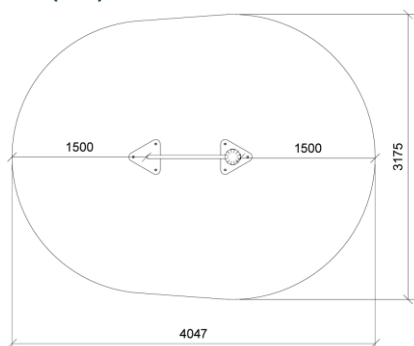

Go to product

Dimensions (cm)

Minimum size (cm)

Fall height	1 m
Buffer area	11 m ²
Minimum space	4,1 x 3,2 x 1,4 m
Age	5+
Number of users	2
Primary materials	Robinia wood, Stainless steel
Colors	Uncolored

Installation specifications

Assembly time	3,5 hours
Number of installers	2
Installation options	Surface mounting
Concrete needed	m ³
Largest part	Ø18 x 140 cm
Heaviest part	40 kg