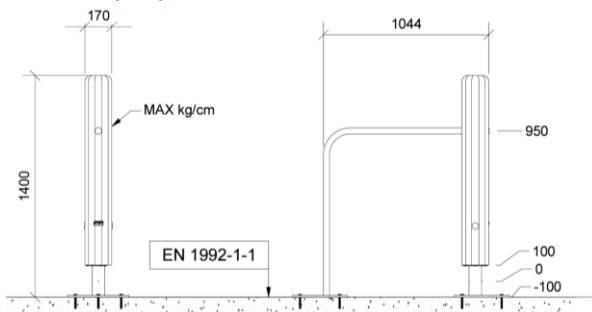

Go to product

Dimensions (cm)

Minimum size (cm)

Fall height	1 m
Buffer area	11 m ²
Minimum space	4,1 x 3,2 x 1,4 m
Age	5+
Number of users	2
Primary materials	Robinia wood, Stainless steel
Colors	Uncolored

Installation specifications

Assembly time	3,5 hours
Number of installers	2
Installation options	Surface mounting
Concrete needed	m ³
Largest part	Ø18 x 140 cm
Heaviest part	40 kg