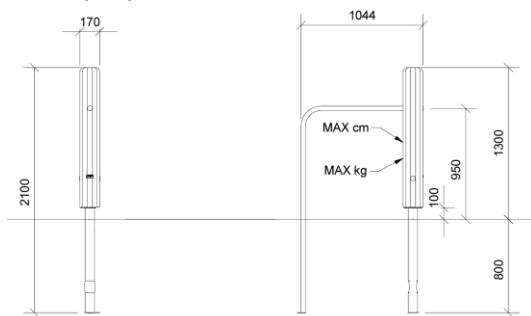

Go to product

Dimensions (cm)

Minimum size (cm)

Fall height	1 m
Buffer area	11 m ²
Minimum space	4,1 x 3,2 x 1,3 m
Age	5+
Number of users	2
Primary materials	Robinia wood, Stainless steel
Colors	Uncolored

Installation specifications

Assembly time	3,5 hours
Number of installers	2
Installation options	Cast-in anchors
Concrete needed	0,07 m ³
Largest part	Ø18 x 214 cm
Heaviest part	35 kg