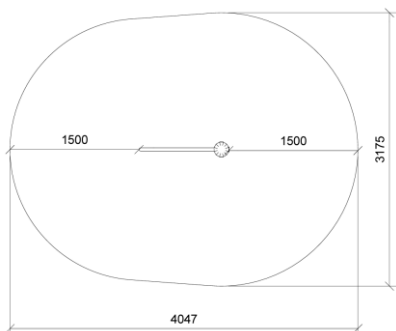

Go to product

Dimensions (cm)

Minimum size (cm)

Fall height	1 m
Buffer area	11 m ²
Minimum space	4,1 x 3,2 x 1,3 m
Age	5+
Number of users	2
Primary materials	Robinia wood, Stainless steel
Colors	Uncolored

Installation specifications

Assembly time	3,5 hours
Number of installers	2
Installation options	Cast-in anchors
Concrete needed	0,07 m ³
Largest part	Ø18 x 214 cm
Heaviest part	35 kg